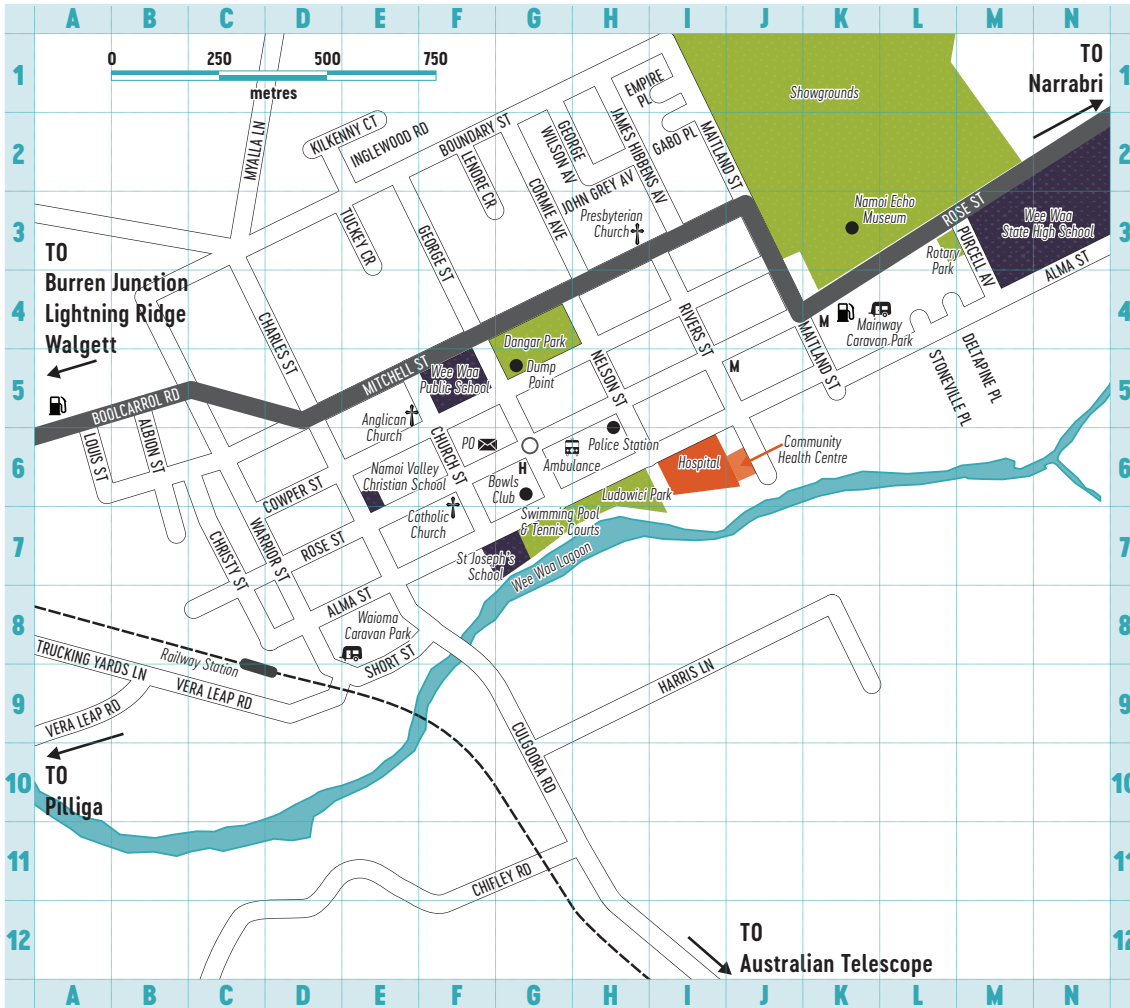

WEE WAA

HIGHWAY **STREET** **Railway**

Park | Golf Course **River | Creek | Waterbody**

School **Hospital** **Cemetery**

Hotel | Motel | Apartments **H M A**

Caravan Park | Churches **Car** **+**

STREETS & FACILITIES

A	Albion St	B6	Lenore Cr	F2
	Alma St	N3	Louis St	A6
	Ambulance	G6	Ludowici Park	H6
B	Bootcarrol Rd	B5	Maitland St	I2
	Boundary St	F2	Mitchell St	E5
	Bowls Club	G6	Myalla Ln	C2
C	Charles St	D4	Namoi Echo Museum	L3
	Chifley Rd	G11	Namoi Valley School ..	E6
	Church St	F6	Nelson St	H5
	Christy St	C6	P	
	Community Health Cnt	J6	Police Station	H6
	Cormie Ave	G3	Post Office	F6
	Cowper St	D6	Purcell Av	M3
	Culgoora Rd	G10	R	
D	Deltapine Pl	L4	Railway Station	C8
	Dangar Park	G4	Rivers St	I4
	E		Rose St	L3
	Empire Pl	I1	Rotary Park	L3
G	Gabo Pl	I2	Seplin Estate Wines .	D12
	George St	F3	Short St	E9
	George Wilson Av	G2	Showgrounds	K1
	H		St Joseph's School ...	G7
	Harris Ln	I9	Stoneville Pl	L4
	Hospital	I6	Swimming Pool	G7
I	Inglewood Rd	E2	T	
	James Hibbens Av	H2	Tuckey Cr	E3
	John Grey Av	H2	Vera Leap Rd	C9
J	K		W	
	Kilkenny Ct	D2	Warrior St	D7
			Wee Waa Public Schl ..	F5
			Wee Waa State High ..	N3