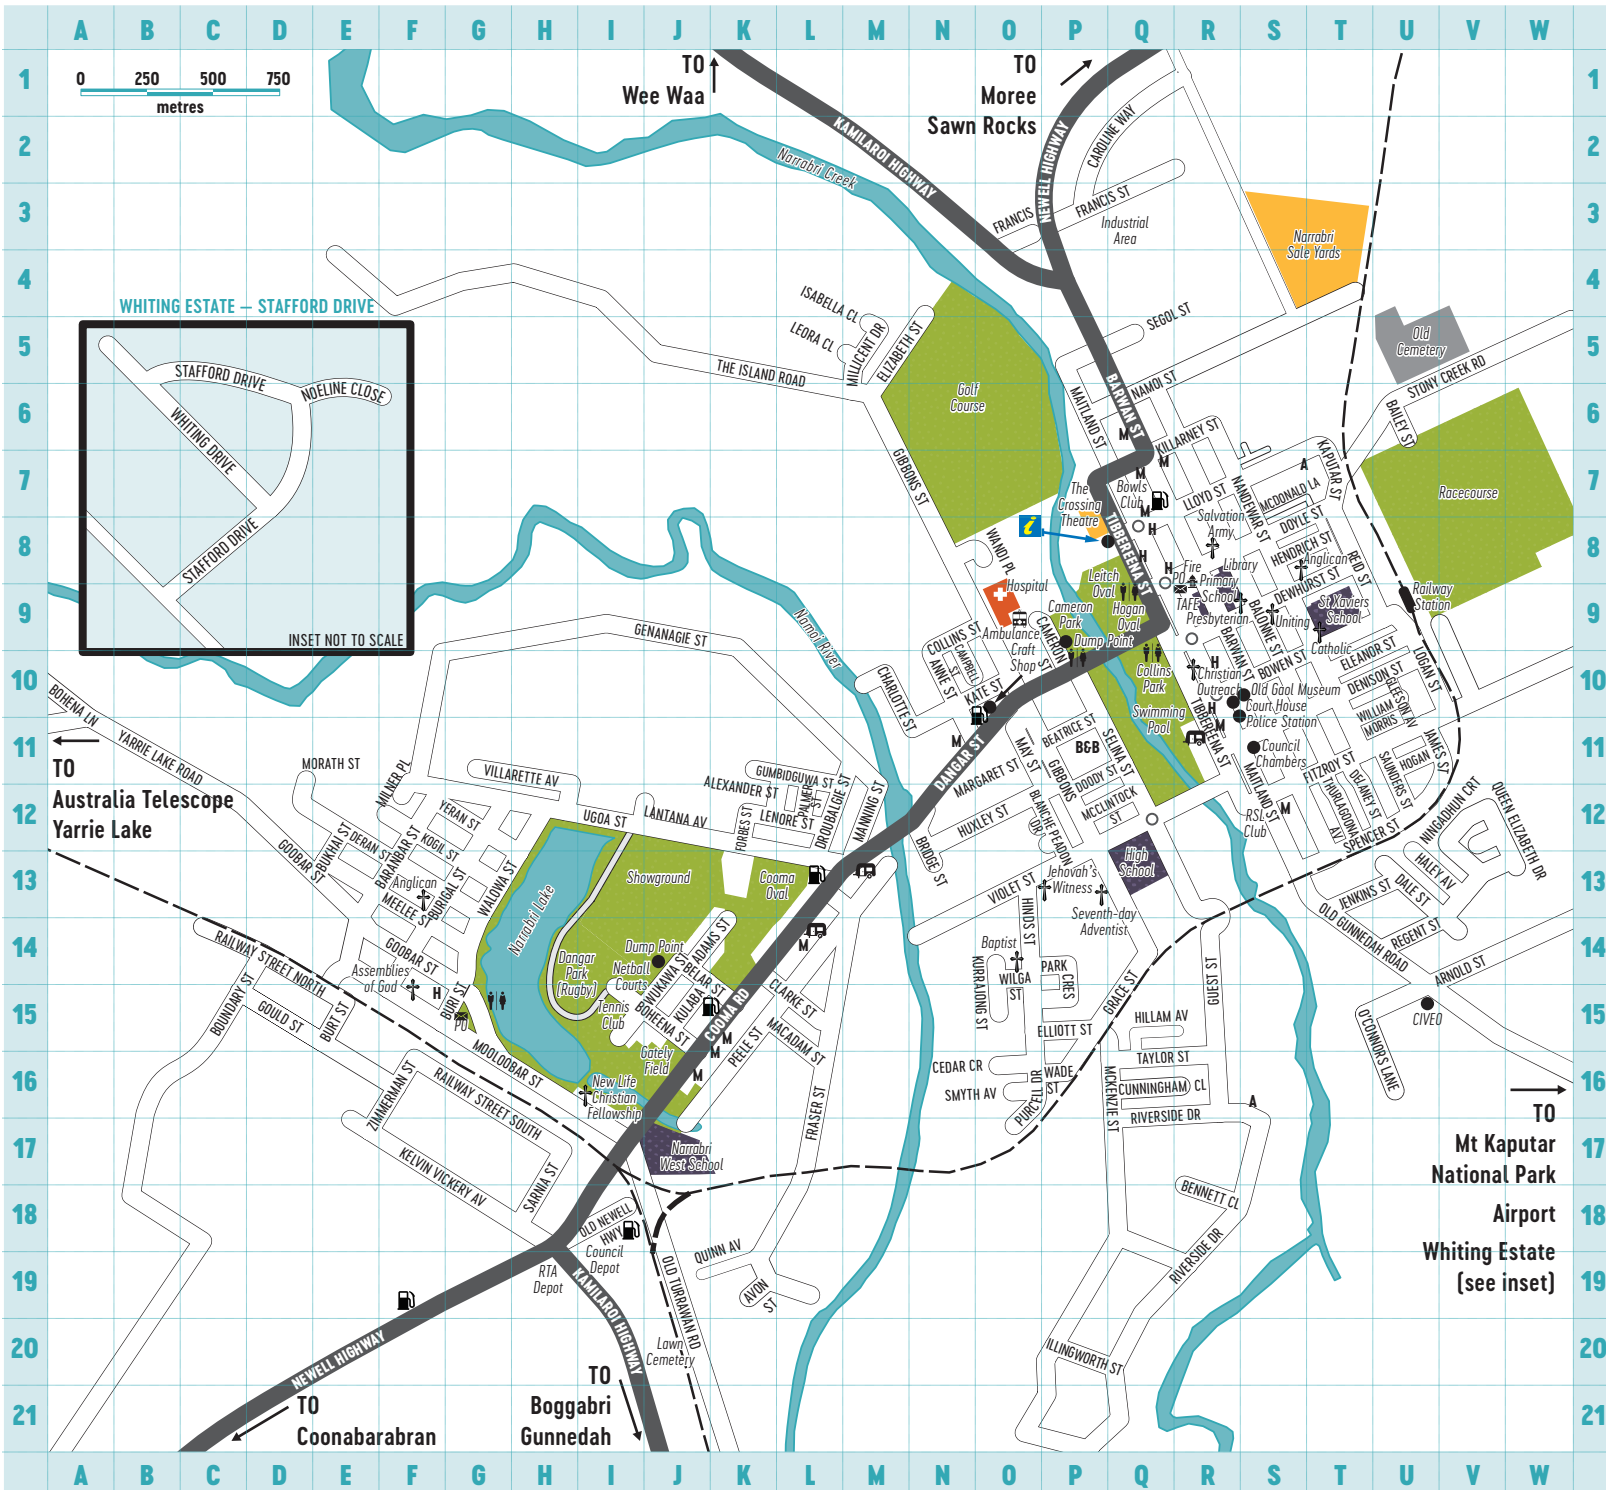

NARRABRI

STREETS & FACILITIES

A	Aalbany Motor Inn	K15	Genanegie St	K9	Old Gunnedah Rd	U14
	Aaron Inn	Q6	Gibbons St	N8	Old Turrawan Rd	J19
	Adelong Motel	Q7	Gleeson Ave	U10	O'Connors Lane	T16
	Adams St	J14	Goobar St	F14		
	Alexander St	L12	Gould St	E15	Palmer St	L12
	Ambulance Station	Q9	Grace St	Q15	Park Cr	P14
	Anne St	N11	Guest St	R16	Peele St	K15
	Arnold St	W14	Gumbidguwa	L11	Police Station	R11
	Avon St	K19		H	Post Office	R9 + G15
				Haley Ave	Purcell Dr	O16
B	Bailey St	U6	Hendrich St	T8		
	Balonne St	S10	Hillam Ave	Q15	Quinn Ave	K19
	Baranbar St	F13	Hinds St	O14	Queen Elizabeth Dr	V12
	Barwen St	S10	Hogan St	U11		
	Beatrice St	P11	Hogan Oval	Q9	Railway St North	D14
	Belar St	J14	Hospital	Q9	Railway St South	G16
	Bellview Motel	Q7	Huxley St	O12	Regent St	U14
	Bennett Cl	R18		I	Reid St	T8
	Blanche Peardon Dr	P12	Illingworth St	P20	Riverside Dr	Q17
	Bohena Ln	A10	Isabella Cl	M5	RSL	S12
	Bohena St	J15	Island Rd	L5	RTA Depot	H19
	Boundary St	C15		J		
	Bowen St	S10	James St	U11	Saleyards	T3
	Bowls Club	Q7	Jenkins St	U13	Salvation Army	R8
	Bridge St	N12		K	Sarmia St	H18
	Bukhai St	E13	Kaputar Motel	J16	Saunders St	U11
	Buri St	G15	Kaputar St	T7	Segol St	Q5
	Burigal St	F14	Kate St	O10	Selina St	Q11
	Burt St	E15	Kelvin Vickery Ave	G18	Selina Street B&B	P11
C	Cameron St	P9	Kogil St	R6	Showground	J13
	Cameron Park	P9	Kulaba St	J15	Smyth Ave	O16
	Campbell St	N10	Kurrabung St	O15	Southern Cross Motor Inn	S12
	Caroline Way	P2		L	Spencer St	T12
	Cedar Cr	O16	Lantana Ave	I12	Stoney Creek Rd	V5
	Charlotte St	M10	Lawn Cemetery	J20	St Xaviers Primary School	T9
	Clarke St	L15	Leitch Oval	Q9	Swimming Pool	Q10
	Club Motor Inn	Q7	Lenore St	L12	TAFE	R9
	Collins St	N9	Leora Cl	M5	Taylor St	R16
	Collins Park	Q10	Library	R8	Thurlagoga Ave	T12
	Cooma Oval	L13	Lloyd St	R7	Tibberena St	R10
	Cooma Rd	K15	Logan St	U10	Tommos Motor Lodge	K16
	Council Chambers	S11		M	Tourist Information Centre	P8
	Council Depot	I19	Macadam St	L15		
	Court House	R10	McClintock St	Q12	Ugoa St	J12
	Crossing Theatre	P8	McDonald La	S7		
	Cunningham Close	Q16	McKenzie St	Q17	Villarette Ave	H11
		D		R10	Violet St	O13
	Dale St	U13	Manning St	M12		
	Dangar Park	I14	Margaret St	O11	Wade St	P16
	Dangar St	O11	May St	O11	Wandi Pl	N8
	Delaney Ave	U12	Meelee St	F13	Walowa St	G14
	Denison St	T10	Midtown Inn	R11	William Morris Ave	T10
	Deran St	F13	Millicent Dr	M5	Wukawa St	J14
	Dewhurst St	S9	Milner Pl	F12		
	Doody St	Q11	Moolooabar St	G15	Yeran St	G12
	Doyle St	S8	Morath St	E12		
	Droubalgie St	L12		N	Zimmerman St	F16
				Namoi St		
E	Eleanor St	T10	Nandewar Motor Inn	N11		
	Elizabeth St	M5	Nandewar St	T10		
	Elliott St	P15	Narrabri Motel			
	Executive Oasis	G	Caravan Park	L14		
	Apartments	S16	Narrabri Serviced Apartments	S7		
F	Fire Station	R8	Narrabri West School	J17		
	Fitzroy St	U11	Narrabri High School	Q13		
	Forbes St	K12	Newell Hwy	E19, P2		
	Francis St	Q3	Ningadhun Cr	V12		
	Fraser St	L16				

Information provided is correct at time of printing but may be subject to change