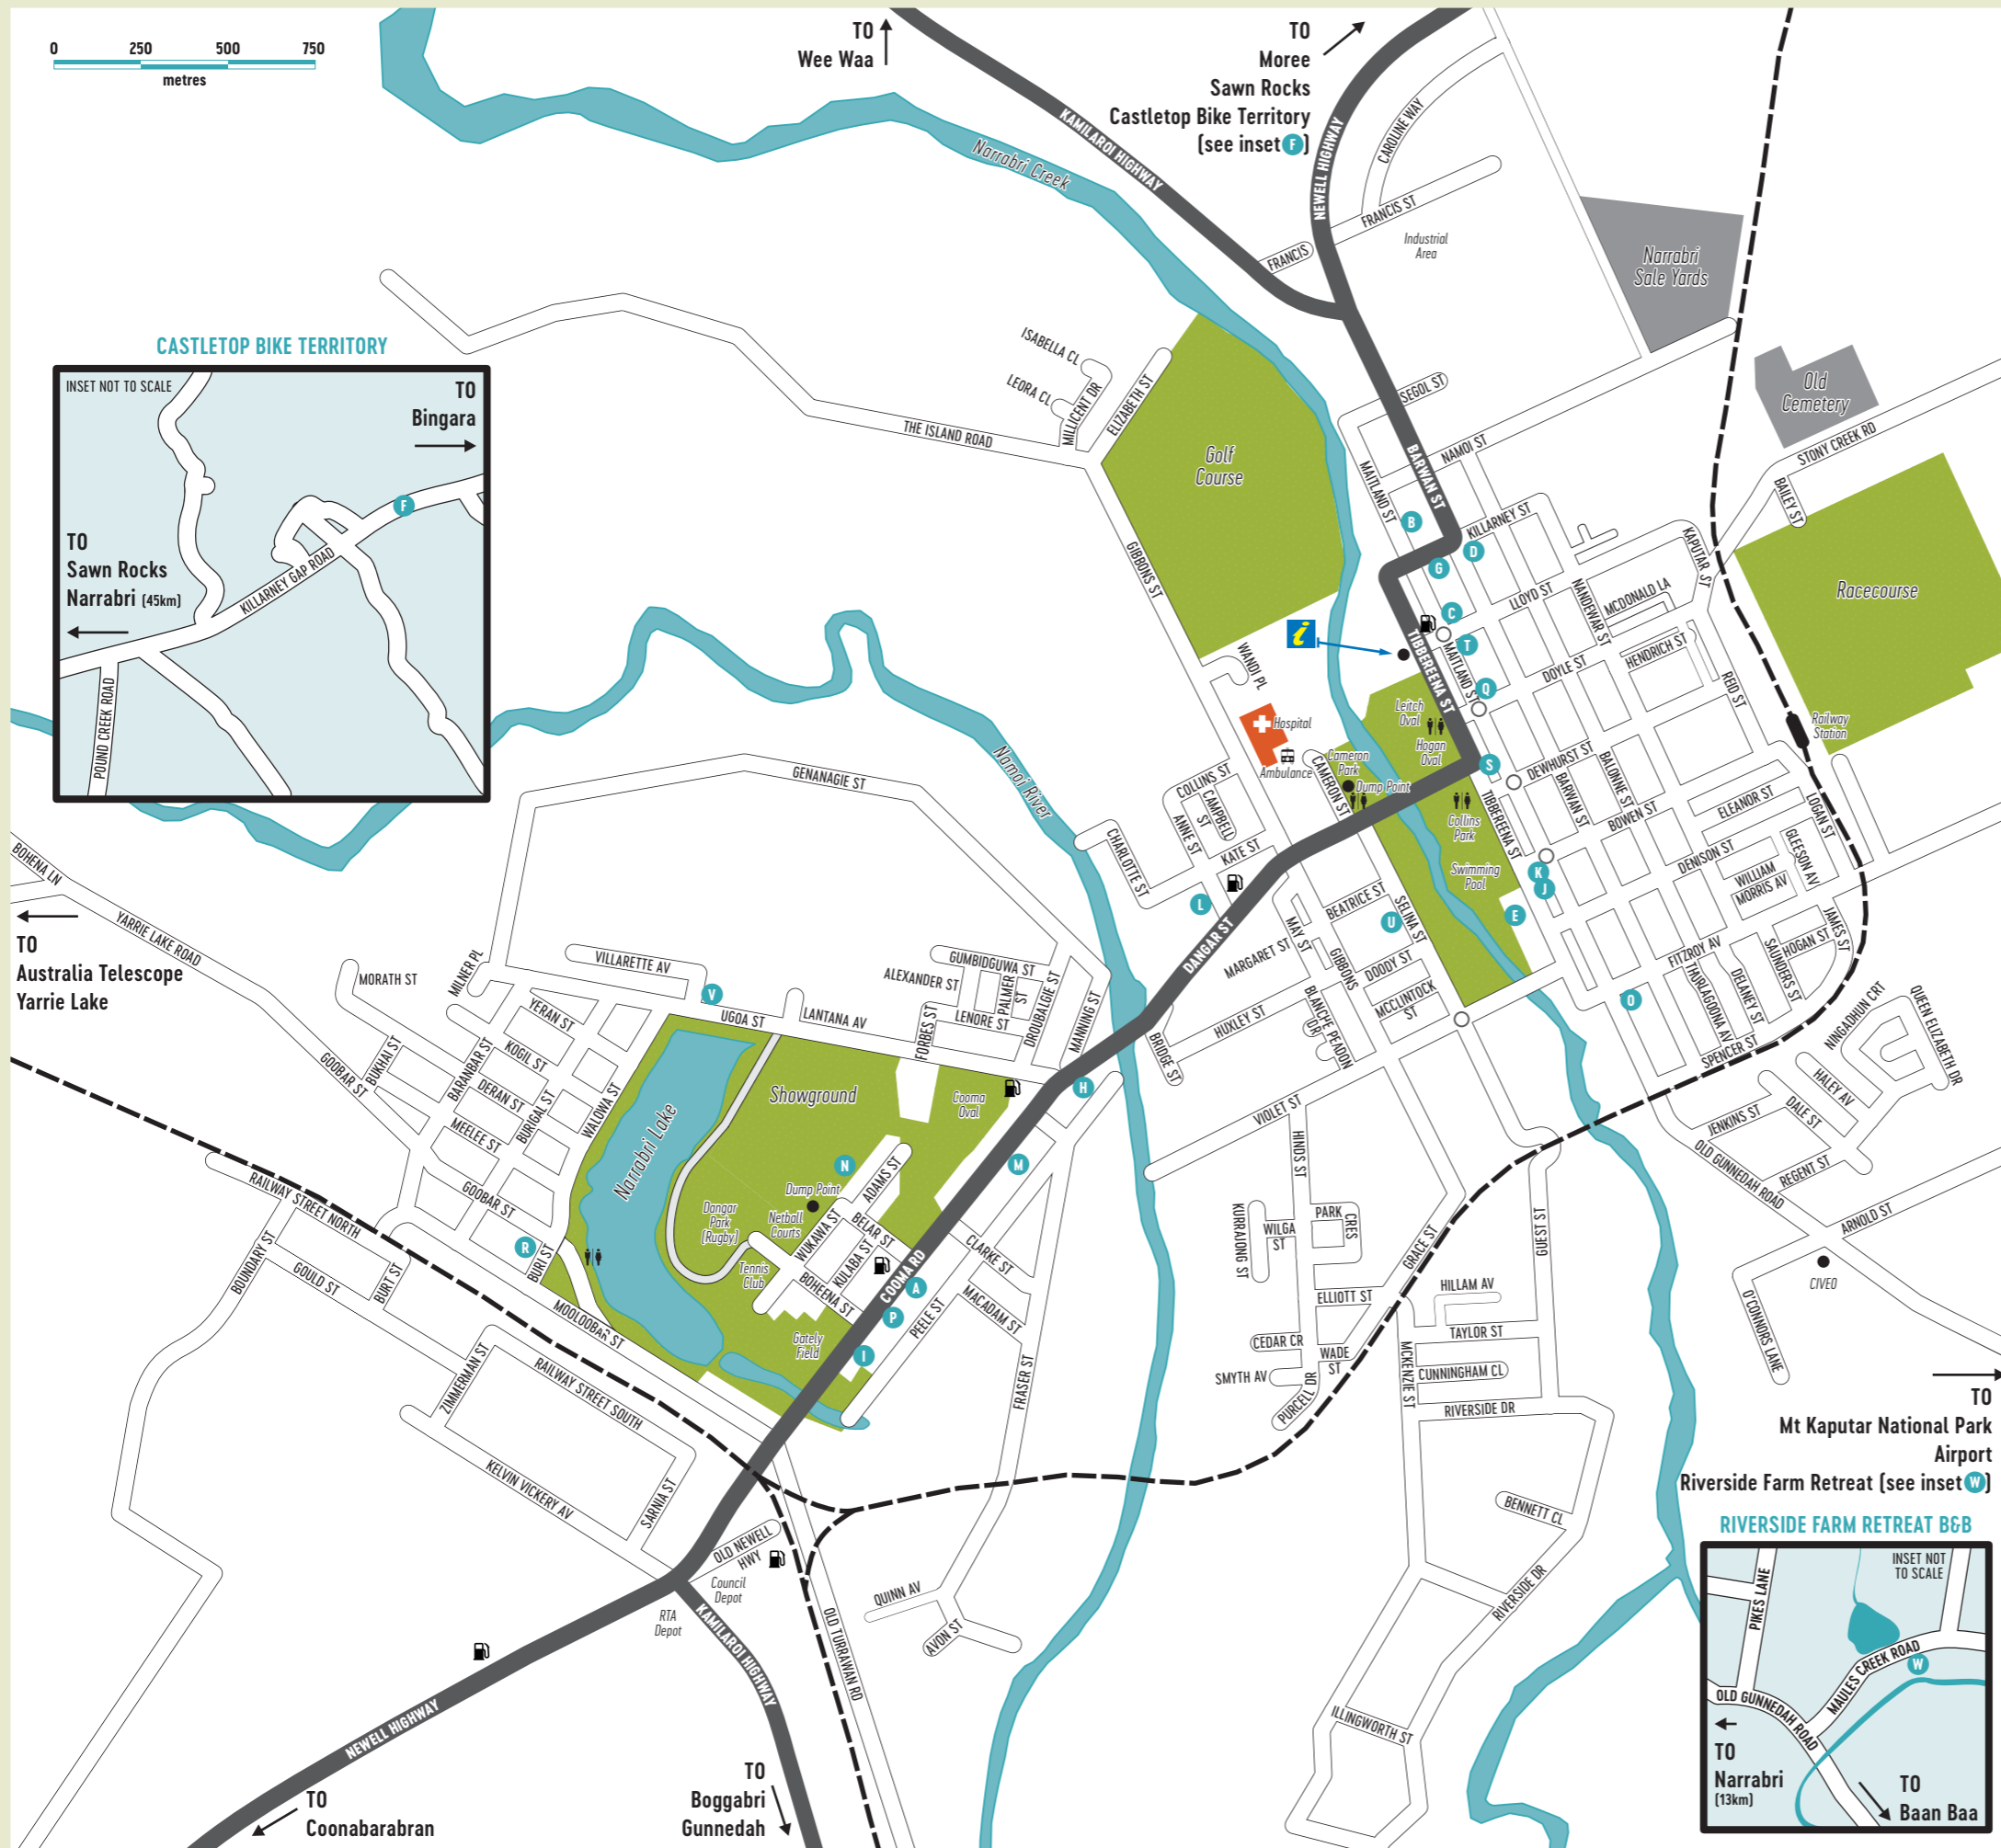

NARRABRI

accommodation

MOTELS AND CARAVAN PARKS

- A AALBANY MOTOR INN** ★★★★★
WHERE 38 Cooma Rd CALL 02 6792 4211
- B AARON INN** ★★★★★
WHERE 139 Barwan St CALL 02 6792 4000
- C ADELONG MOTEL** ★★★★★
WHERE 174 Maitland St CALL 02 6792 1488
- D BELLVIEW MOTEL** ★★★★★
WHERE 132 Barwan St CALL 02 6792 3844
- E BIG SKY CARAVAN PARK** ★★★
WHERE 11-35 Tibbereena St CALL 02 6792 1294
- F CASTLETOP BIKE TERRITORY**
WHERE 4188 Killarney Rd CALL 02 6783 4218
- G CLUB MOTOR INN** ★★★★★
WHERE 115 - 117 Barwan St CALL 02 6792 3191
- H HIGHWAY TOURIST VILLAGE** ★★★★★
WHERE Newell Hwy CALL 02 6792 1438
- I KAPUTAR MOTEL** ★★★
WHERE 22 Cooma Rd CALL 02 6792 1550
- J MIDTOWN INN** ★★★★★
WHERE 41 Maitland St CALL 02 6792 2233
- K NAMOI HOTEL**
WHERE 49 Maitland St CALL 02 6792 2147
- L NANDEWAR MOTOR INN** ★★★★★
WHERE Cnr Newell Hwy & Anne St CALL 02 6792 1155
- M NARRABRI MOTEL & CARAVAN PARK** ★★★★★
WHERE 52 Cooma Rd CALL 02 6792 2593
- N NARRABRI SHOWGROUND**
WHERE 21 Wakawa St CALL 0427 923 913
- O SOUTHERN CROSS MOTEL** ★★★★★
WHERE 24 Maitland St CALL 02 6792 3838
- P TOMMOS MOTOR LODGE** ★★★
WHERE 34-36 Cooma Rd CALL 02 6792 1922
- Q TOURIST HOTEL**
WHERE 142 Maitland St CALL 02 6792 2664
- R WILGA HOTEL**
WHERE 1 Goobar St CALL 02 6792 2066